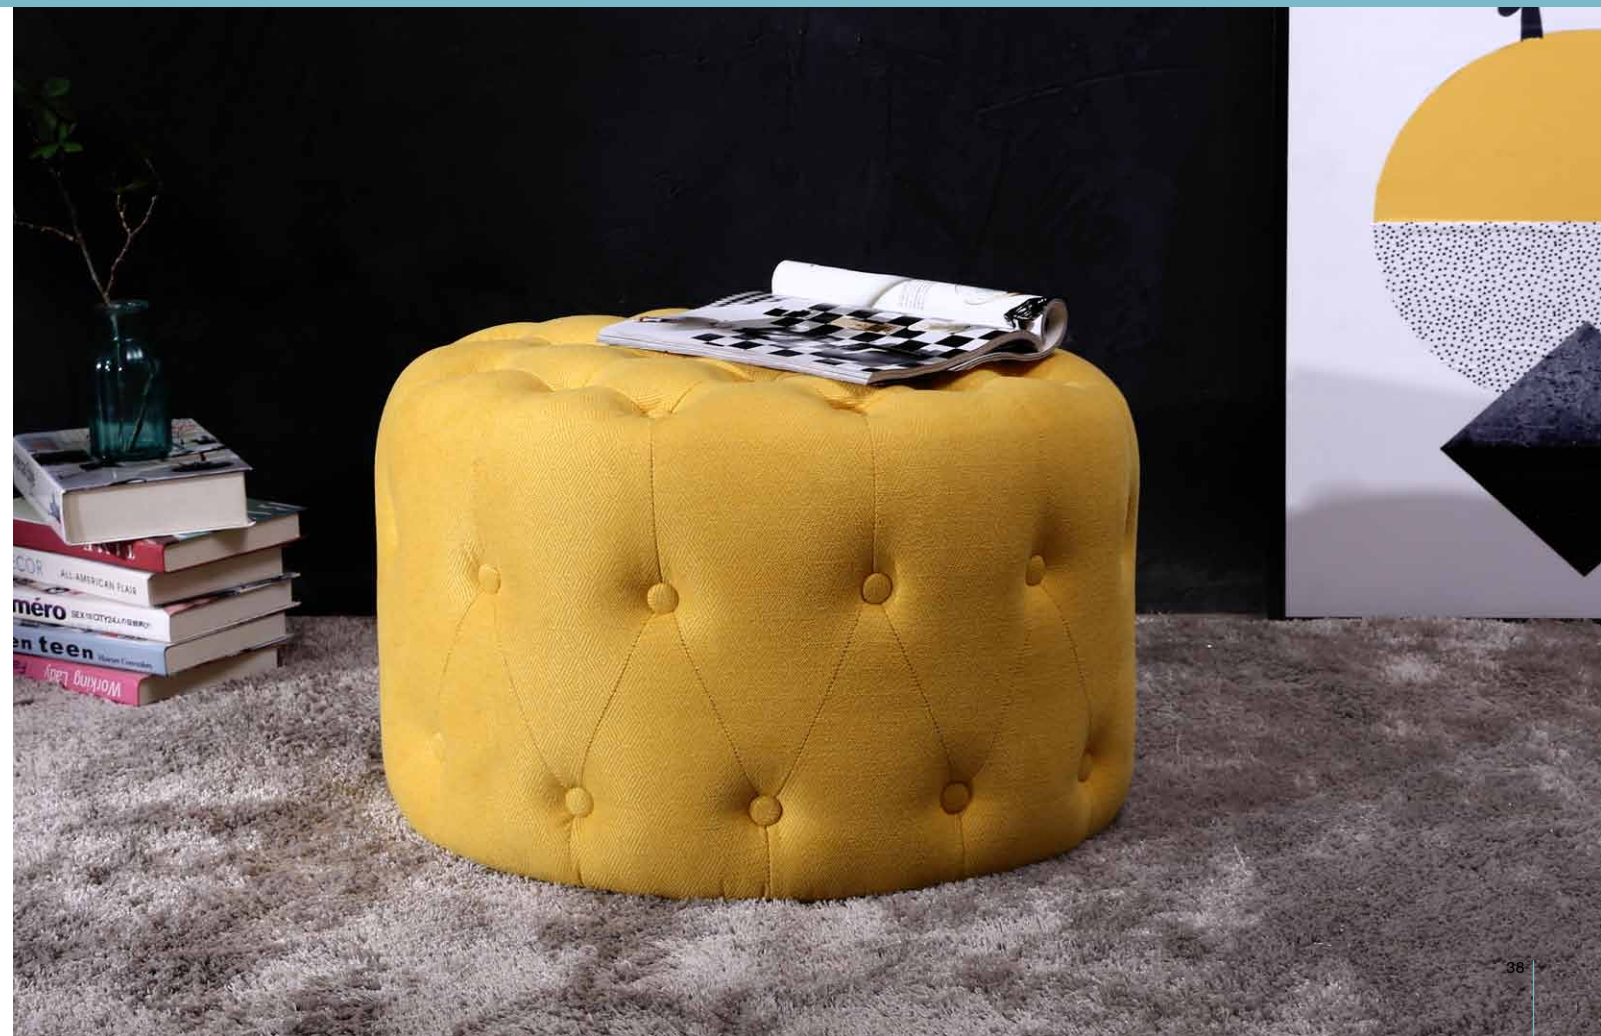

Caramel Velvet

Iron Grey Velvet

Daffodil Linen

Selma

Size: Dia 60*40 cm

Assembly: Fully Assembled
Sprung and Belted Seating

Ottoman Chaise

Austin

Size: Dia 75*H40 cm
Assembly: Fully Assembled
Sprung and Belted Seating

Vegas

Size: H40*W60*D60 cm
Assembly: Fully Assembled
Sprung and Belted Seating

Ottoman Chaise

Mustard Linen

Grey Grain Leathaire

Lavender Linen